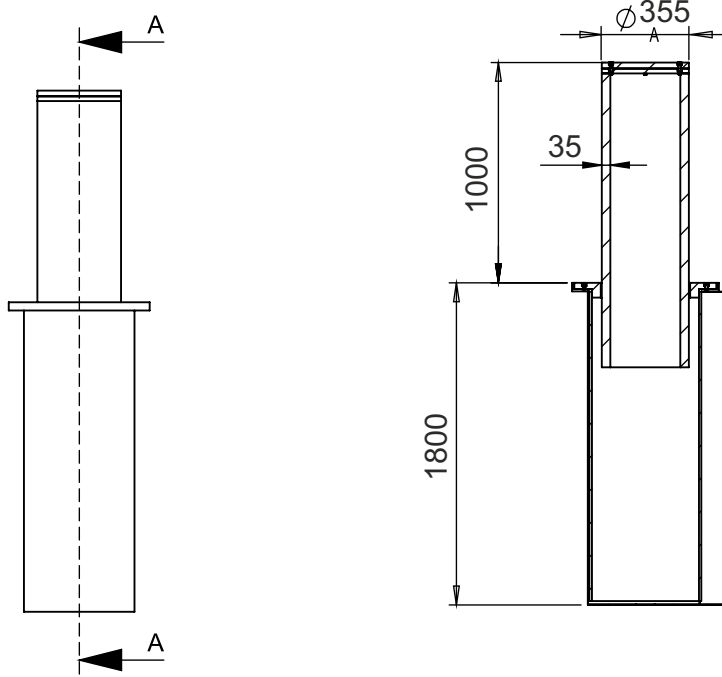

üstten bakış

ürün bilgileri

Type	PANZER SERIES					
Dimension	1000x355x35mm					
Model	PS-1	PS-2	PS-3	PS-4	PS-5	PS-6
Rising bollard unit	Unary	Binary	Triad	Quad	Quinary	Senary
Movable part	On 32mm s355 steel pipe, 3mm 316 quality stainless					
Working system	Hydraulic					
Power supply	380 V 3 Phases 50/60 Hz					
Control card	12 in - 8 out PLC					
Opening time	4-6 sec					
Duty cycle	100%					
Lift power for each bollard	1000 Kg					
Limit switch type	Adjustable engine working period					
Working pressure min.	30 Bar					
Working pressure max.	50 Bar					
Manual opening	Global valve					
Manual closing	Manual pump					
Hydraulic oil type	32 or 46 number hydraulic oil					
Bollard color	Satin stainless steel					
Warning light	Led system designed specially in upper hood					
Hydraulic hose	3/8 r2 330 bars					
Working temperature	-20°C min +70°C max					
Accumulator supply	Yes					
Emergency close	Optional					